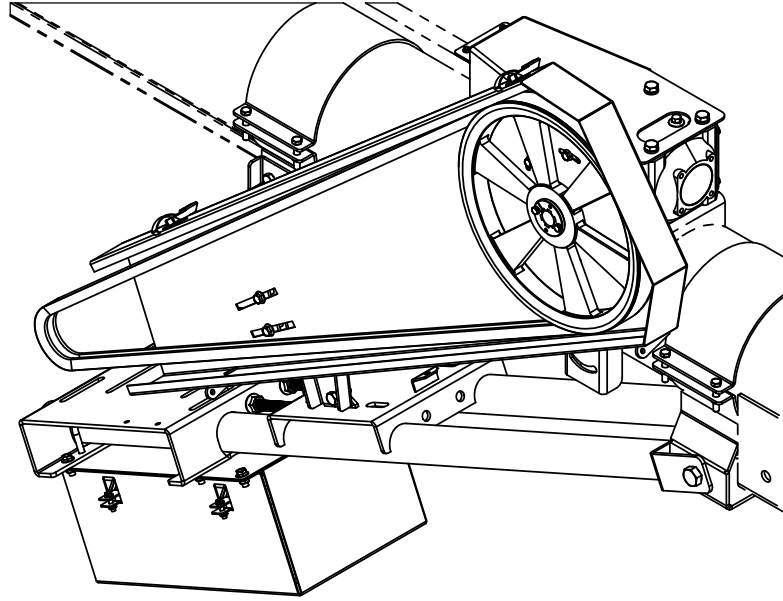

HARVEST
by MERIDIAN

ITEM NO.	PART NO.	DESCRIPTION	QTY
1	10304	SCREW, SELF TAPPING, #12 x 3/4"	2
2	10358	HUB, QD, H, 1-3/8" X 6 SPLINE	1
3	10381	HAIRPIN, .093 X 1.625	1
4	10632	BAND CLAMP, 10"	2
5	10818	BRACKET, GUARD SUPPORT, GEARBOX END, T10, T13	1
6	10970	PIN, CLEVIS, HOPPER TRANSPORT SUPPORT	1
7	12965	BELT, V, DRIVE, 2/B130	1
8	11883	PULLEY, DRIVEN, GAS ENGINE DRIVE, T10	1
9	12249	BRACKET, CABLE PUSH, GAS ENGINE DRIVE	2
10	12529	SHIELD, CHAIN COUPLER, T AUGERS	1
11	30176	GEARBOX, RIGHT ANGLE	1
12	31697	COUPLER ASM, CHAIN, 1" SHAFT	1
13	40002	BOLT, 1/2-13UNC X 1" HEX, GRD 5, ZINC	8
14	40015	BOLT, 1/4-20UNC X 3/4" HEX, GRD 5, ZINC	2
15	40024	BOLT, 3/8-16UNC X 1" CARRIAGE, GRD 5, ZINC	4
16	40025	BOLT, 3/8-16UNC X 1" HEX FLANGE, GRD 5, ZINC	2
17	40028	BOLT, 3/8-16UNC X 2 HEX, GRD 5, ZINC	8
18	40029	BOLT, 3/8-16UNC X 2-1/2" HEX, GRD 5, ZINC	1
19	40038	BOLT, 5/16-18UNC X 3/4" HEX FLANGE, GRD 5, ZINC	4
20	40056	NUT, 3/8-16UNC, HEX FLANGE, GRD 5, ZINC	6
21	40058	NUT, 3/8-16UNC, HEX, TOPLOCK, ZINC	9
22	40059	NUT, 5/16-18UNC, HEX FLANGE, GRD 5, ZINC	4
23	40072	WASHER, LOCK, 1/2" SPLIT, ZINC	8
24	40074	WASHER, LOCK, 5/16" SPLIT, ZINC	4
25	40092	BOLT, 5/16-18UNC X 1/2", HEX, GRD 5, ZINC	4
26	40125	WASHER, LOCK, 1/4" SPLIT, ZINC	2
27	PBT10063	FRAME & CLAMP ASM, GAS ENGINE, 10"	1
28	PBT10065	GUARD ASM, GAS DRIVE OPTION, T10	1