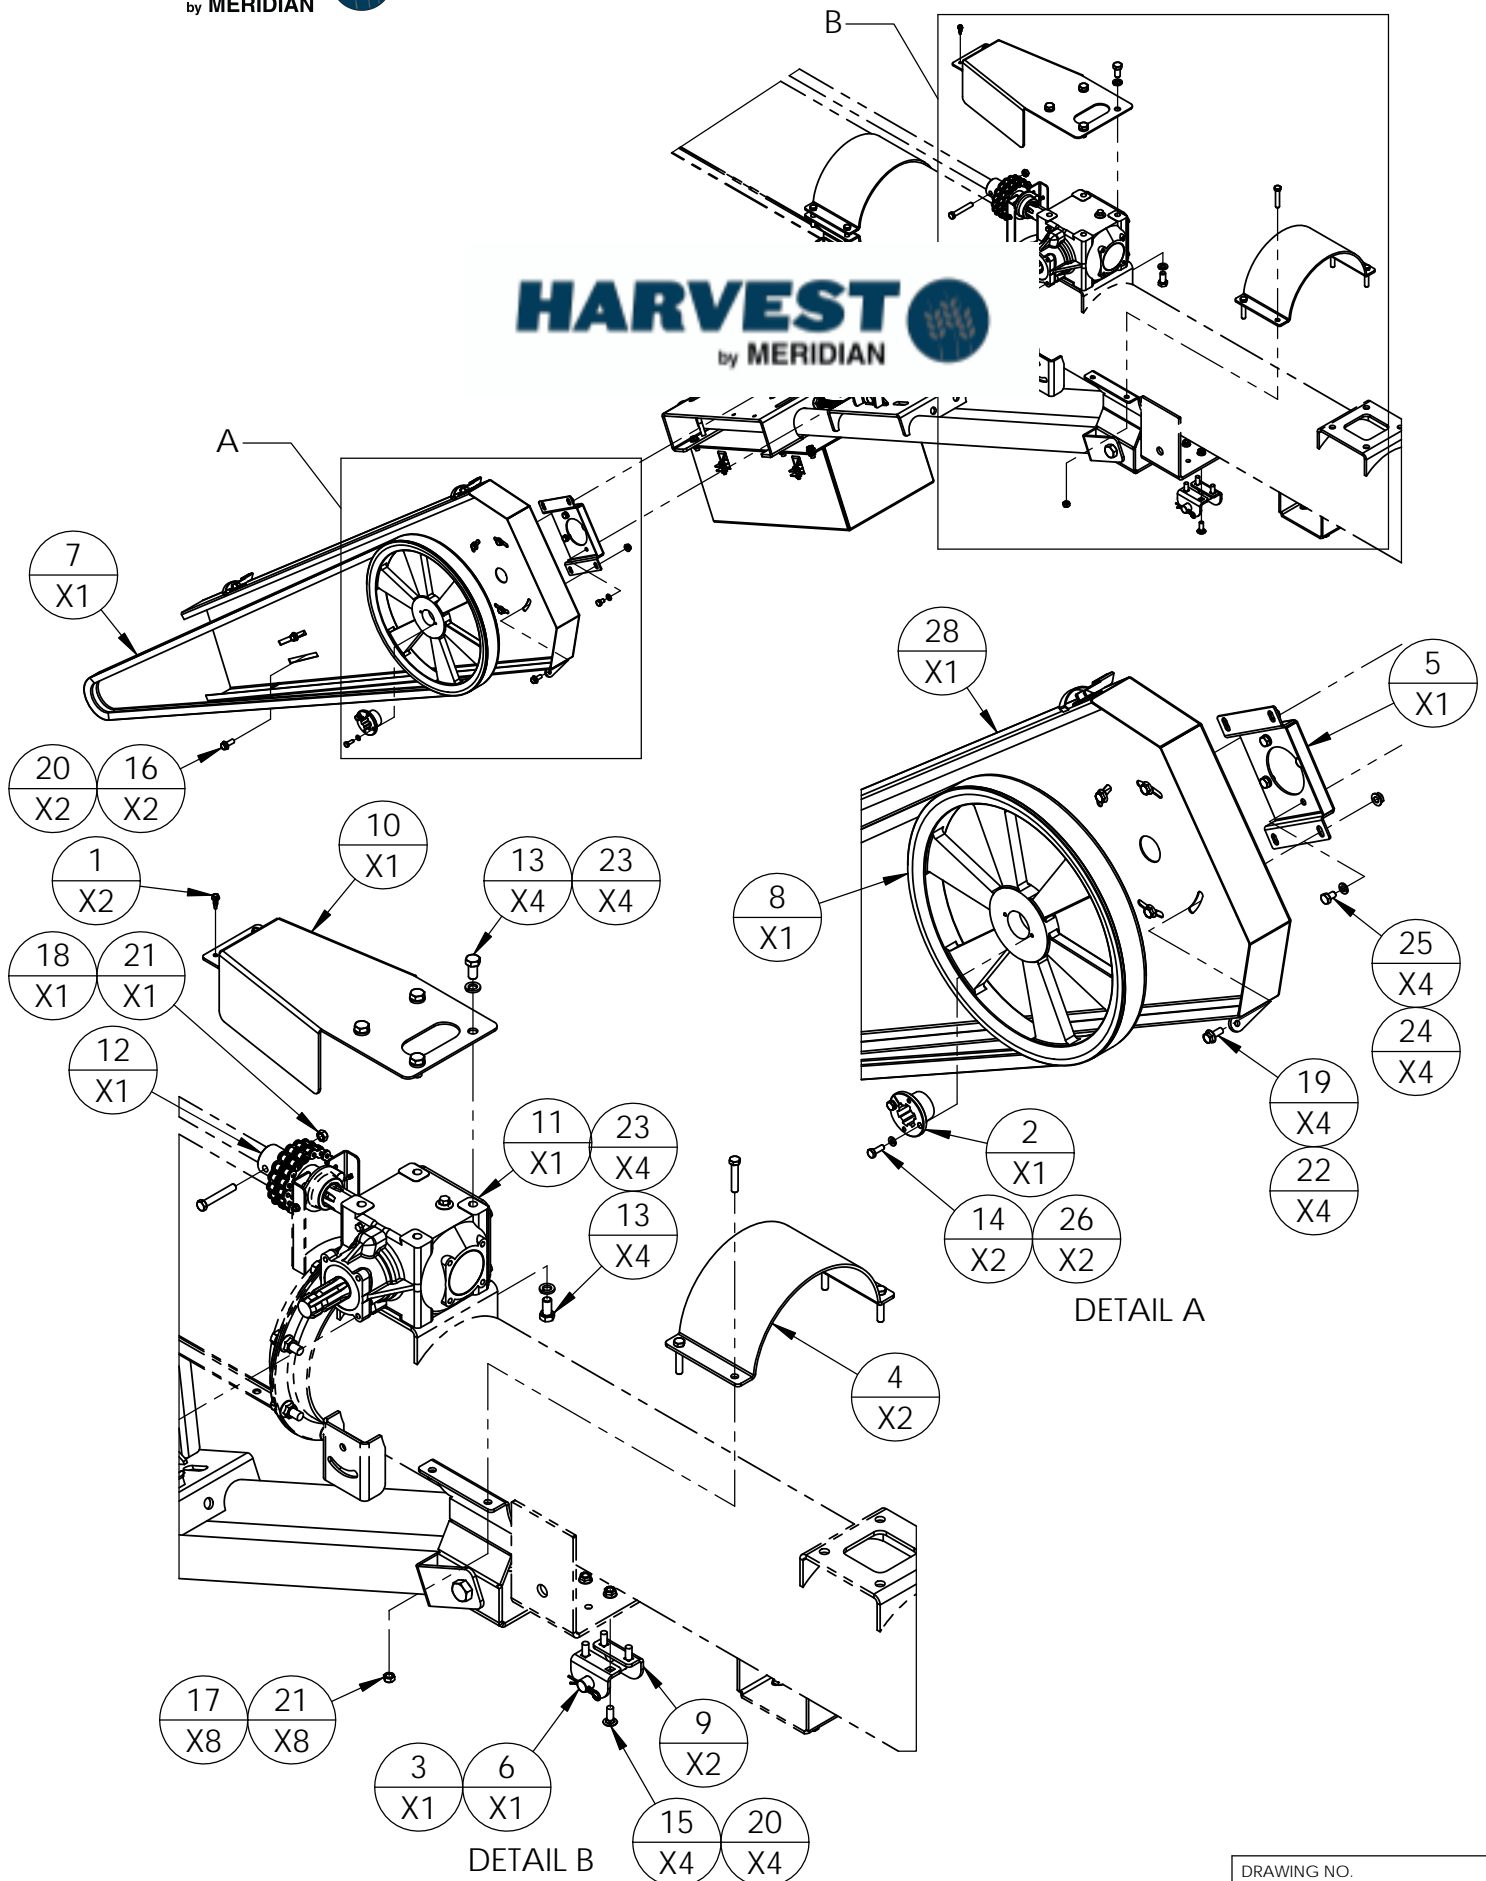

HARVEST
by MERIDIAN

ITEM NO.	PART NO.	DESCRIPTION	QTY
1	10304	SCREW, SELF TAPPING, #12 x 3/4"	2
2	10358	HUB, QD, H, 1-3/8" X 6 SPLINE	1
3	10381	HAIRPIN, .093 X 1.625	1
4	10632	BAND CLAMP, 10"	2
5	10818	BRACKET, GUARD SUPPORT, GEARBOX END, T10, T13	1
6	10970	PIN, CLEVIS, HOPPER TRANSPORT SUPPORT	1
7	12965	BELT, V, DRIVE, 2/B130	1
8	11883	PULLEY, DRIVEN, GAS ENGINE DRIVE, T10	1
9	12249	BRACKET, CABLE PUSH, GAS ENGINE DRIVE	2
10	12529	SHIELD, CHAIN COUPLER, T AUGERS	1
11	30176	GEARBOX, RIGHT ANGLE	1
12	31697	COUPLER ASM, CHAIN, 1" SHAFT	1
13	40002	BOLT, 1/2-13UNC X 1" HEX, GRD 5, ZINC	8
14	40015	BOLT, 1/4-20UNC X 3/4" HEX, GRD 5, ZINC	2
15	40024	BOLT, 3/8-16UNC X 1" CARRIAGE, GRD 5, ZINC	4
16	40025	BOLT, 3/8-16UNC X 1" HEX FLANGE, GRD 5, ZINC	2
17	40028	BOLT, 3/8-16UNC X 2 HEX, GRD 5, ZINC	8
18	40029	BOLT, 3/8-16UNC X 2-1/2" HEX, GRD 5, ZINC	1
19	40038	BOLT, 5/16-18UNC X 3/4" HEX FLANGE, GRD 5, ZINC	4
20	40056	NUT, 3/8-16UNC, HEX FLANGE, GRD 5, ZINC	6
21	40058	NUT, 3/8-16UNC, HEX, TOPLOCK, ZINC	9
22	40059	NUT, 5/16-18UNC, HEX FLANGE, GRD 5, ZINC	4
23	40072	WASHER, LOCK, 1/2" SPLIT, ZINC	8
24	40074	WASHER, LOCK, 5/16" SPLIT, ZINC	4
25	40092	BOLT, 5/16-18UNC X 1/2", HEX, GRD 5, ZINC	4
26	40125	WASHER, LOCK, 1/4" SPLIT, ZINC	2
27	PBT10063	FRAME & CLAMP ASM, GAS ENGINE, 10"	1
28	PBT10065	GUARD ASM, GAS DRIVE OPTION, T10	1